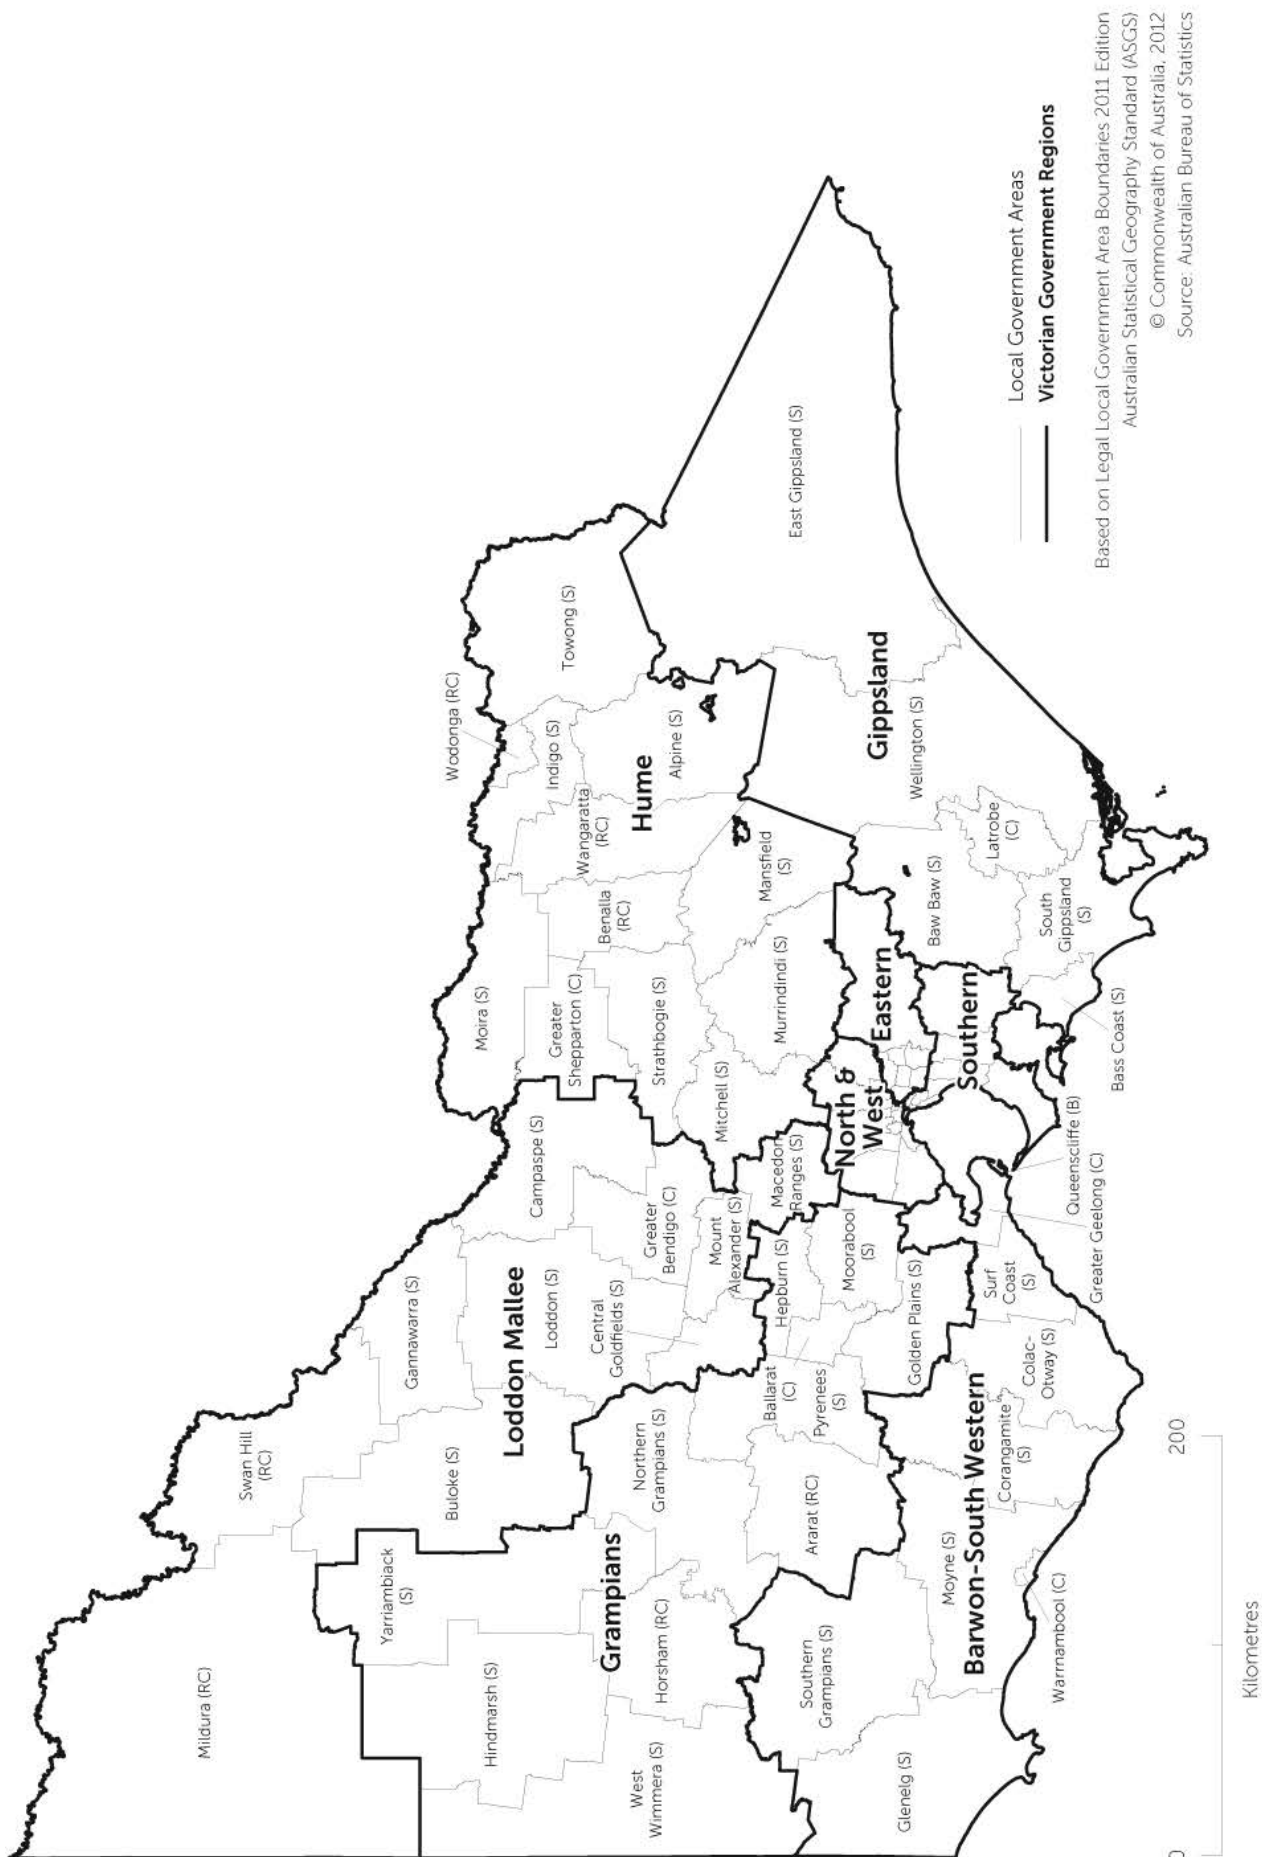

Map 1: Victoria State - Local Government Areas and Victorian Government Regions, 2011

Map 2: Metropolitan Melbourne - Local Government Areas and Victorian Government Regions, 2011

Based on Legal Local Government Area Boundaries 2011 Edition
 Australian Statistical Geography Standard (ASGS)
 © Commonwealth of Australia, 2012
 Source: Australian Bureau of Statistics